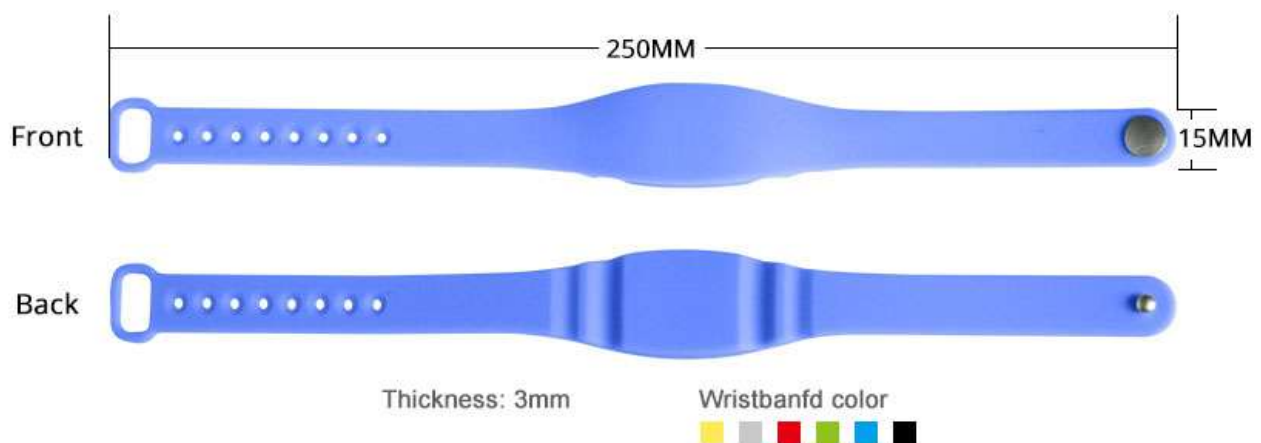

PRODUCT SIZE

CONTACT

Ms. Edith Chen

P/W: +86 13612933572

Email: info@rfidsilicone.com

Skype: live:cxjrfid

ADD: 11F, Datang Era Bldg, Meilong Blvd, Qinghu,
Longhua New District, Shenzhen City, Guangdong
518109 China.