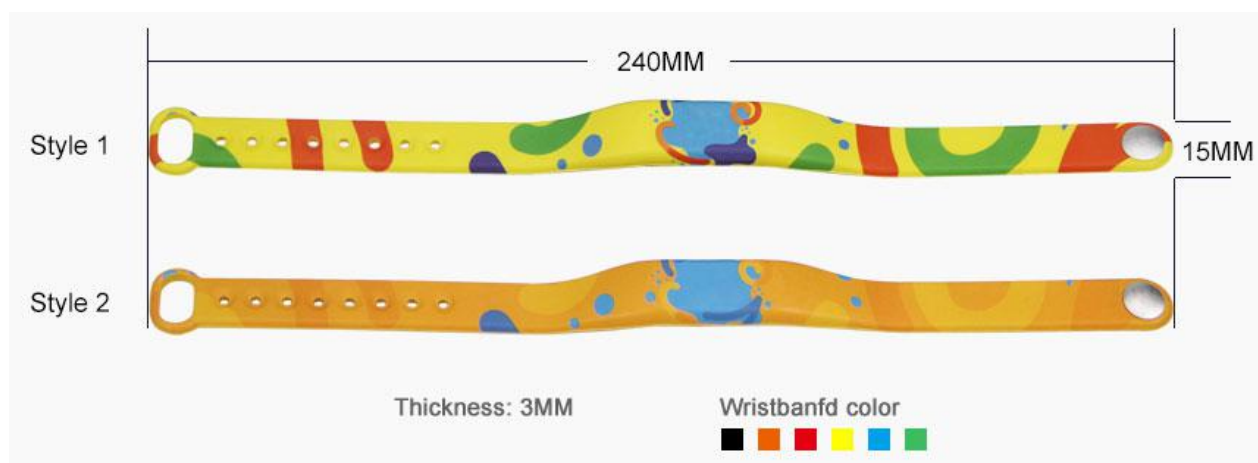

PRODUCT SIZE

CONTACT

Ms. Edith Chen

P/W: +86 13612933572

Email: info@rfidsilicone.com

Skype: live:cxjrfid

ADD: 11F, Datang Era Bldg, Meilong Blvd, Qinghu,
Longhua New District, Shenzhen City, Guangdong
518109 China.